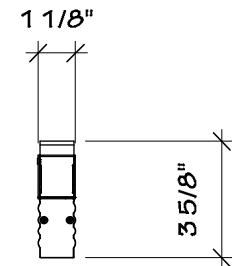

Front view (Light panel point downward)

End View

## Octo Strip Dimensions

Scale: 2"=1'0"

<http://www.elationlighting.com/ProductDetails.aspx?Category=&ItemNumber=1337>